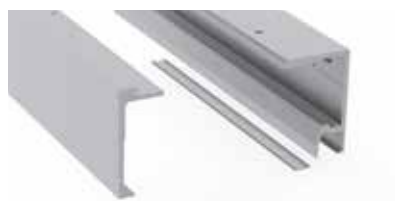

Set profili per installazione a parete / a soffitto

Set profiles installed on wall / ceiling

Cod.			Finitura Finishes 02	Finitura Finishes 13
B110W K41/2	2 m		187,04 €	233,80 €
B110W K41/3	3 m		280,56 €	350,70 €
B110W K41/4	4 m		374,09 €	467,60 €
B110W K41/6	6 m		561,12 €	701,41 €

SETS PROFILI CON VETRO FISSO

Sets Profiles with Sidelight

Set profili per installazione con vetro fisso

Set profiles installed on sidelight

Cod.			Finitura Finishes 02	Finitura Finishes 13
B110W K43/2	2 m		252,50 €	297,96 €
B110W K43/3	3 m		378,76 €	446,94 €
B110W K43/4	4 m		505,01 €	595,91 €
B110W K43/6	6 m		757,51 €	893,87 €