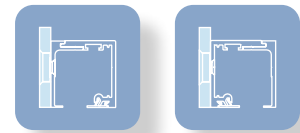

SCORREVOLE SU VETRO FISSO Sliding on Sidelight

$$A = H - 43 \text{ mm}$$

$$G = H + X$$

$$A = H - 43 \text{ mm}$$

$$G = H + X$$

PORTA SINGOLA Single Door

KIT COMPRENDE:
1 x binario + 1 x kit pinze +
2 x tappo + 1 x guida a terra
1 x rail + 1 x kit pliers +
2 x cap + 1 x floor guide

3KB110C WK 1NS
1 x SOFTPRO™

3KB110C WK 1SS
1 x Doppio/ Double
SOFTPRO™

FINITURA 02 alluminio naturale natural aluminium	2 m	1.176,00 €	1.269,95 €
	3 m	1.269,52 €	1.363,47 €
	4 m	1.363,05 €	1.457,00 €
	6 m	1.550,08 €	1.644,03 €
FINITURA 13 simil inox imitation satin stainless steel	2 m	1.228,92 €	1.322,87 €
	3 m	1.345,82 €	1.439,77 €
	4 m	1.462,72 €	1.556,67 €
	6 m	1.696,53 €	1.790,48 €

NOTA: Aggiungere al prezzo del kit il prezzo delle borchie cod.B70WP7031
2mt = 10 borchie / 2,5mt = 12 borchie / 3mt = 15 borchie / 5mt = 25 borchie