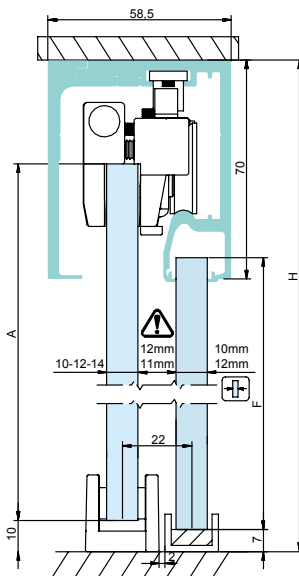

SCORREVOLE A SOFFITTO CON FISSO Sliding on Ceiling with Sidelight

PORTA SINGOLA Single Door

KIT COMPRENDE:
1 x binario + 1 x kit pinze
+ 1 x guida a terra
1 x rail + 1 x kit pliers
+ 1 x floor guide

3KB110W K1NN
2 x Freno/Brake standard

3KB110W K1AS
1 x SÖFTPRO® +
1 x Anti Shock

3KB110W K1SS
2 x Doppio/Double
SÖFTPRO®

FINITURA 02 alluminio naturale natural aluminum	2 m	516,32 €	651,79 €	696,97 €
	3 m	637,72 €	773,19 €	818,37 €
	4 m	759,12 €	894,59 €	939,77 €
	6 m	1.001,91 €	1.137,38 €	1.182,56 €
FINITURA 13 simil inox imitation satin stainless steel	2 m	562,83 €	698,30 €	740,48 €
	3 m	706,08 €	841,55 €	883,73 €
	4 m	849,32 €	984,79 €	1.026,97 €
	6 m	1.135,82 €	1.271,29 €	1.313,47 €

$A=H - 43\text{mm}$

$F=H - 70\text{mm}$